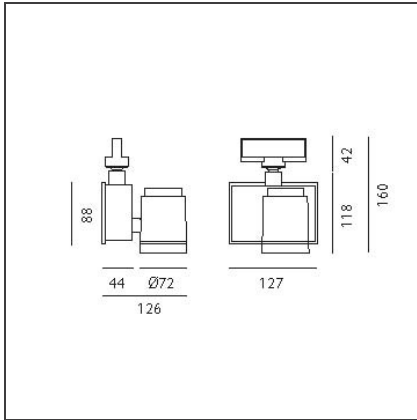

Picto 70 LED track horizontal - white 43° 3000K - Eutrac - Not dimmable

IP20   

DESIGN BY

Studio Artemide

DESCRIPTION

This range of professional projectors is distinguished by design, excellent performance and flexibility. Picto is a complete and versatile range, suitable for use in retail spaces, showrooms, museums or art galleries. Available in 3 sizes, installation options, designs, colours, optics and a wide range of accessories.

TECHNICAL DRAWINGS

FEATURES

Article Code:	AD04201	Material:	aluminum
Colour:	White	Series:	Indoor
Installation:	Projector, Track, Ceiling	Area contract:	Hospitality, Retail, Culture
Environment:	Indoor		

DIMENSIONS

Length:	cm 12.7	Glow Wire Test:	850
Height:	cm 16		
Weight:	kg 1.2		
Inclination:	-90+90		
Rotation:	cm 355		

INCLUDED SOURCES

Category:	LED	Color temperature (K):	3000 K
Number:	1	Color Tolerance:	MacAdam 2SDCM
Watt:	20 W	Service Life:	Life L70 (6K) 50000h
Type:	0		
Class:	A		

LUMINAIRE

Power Supply:	Power supply 220/240Vac 50/60Hz included	Delivered lumens output (lm):	1780lm
Watt:	20W	CCT:	3000K
		CRI:	90

ACCESSORIES

Accessory-holder
(nero) + projection
lens and framing
device
M083937