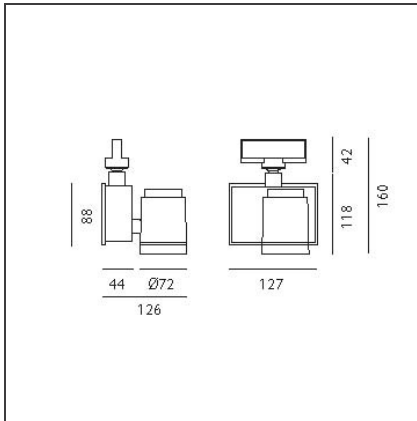

Picto 70 LED track horizontal - white 43° 3000K - Dali

IP20    Dimmerable: + 0 -

DESIGN BY

Studio Artemide

DESCRIPTION

This range of professional projectors is distinguished by design, excellent performance and flexibility. Picto is a complete and versatile range, suitable for use in retail spaces, showrooms, museums or art galleries. Available in 3 sizes, installation options, designs, colours, optics and a wide range of accessories.

TECHNICAL DRAWINGS

FEATURES

Article Code:	AD07201	Material:	aluminum
Colour:	White	Series:	Indoor
Installation:	Projector, Track, Ceiling	Area contract:	Hospitality, Retail, Culture
Environment:	Indoor		

DIMENSIONS

Length:	cm 12.7	Glow Wire Test:	850
Height:	cm 16		
Weight:	kg 1.2		
Inclination:	-90+90		
Rotation:	cm 355		

INCLUDED SOURCES

Category:	LED	Color temperature (K):	3000 K
Number:	1	Color Tolerance:	MacAdam 2SDCM
Watt:	20 W	Service Life:	Life L70 (6K) 50000h
Type:	0		
Class:	A		