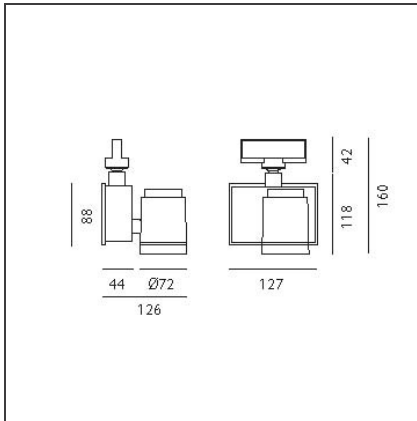

Picto 70 LED track horizontal - white 35° 4000K - Dali

IP20    Dimmerable: + 0 -

DESIGN BY

Studio Artemide

DESCRIPTION

This range of professional projectors is distinguished by design, excellent performance and flexibility. Picto is a complete and versatile range, suitable for use in retail spaces, showrooms, museums or art galleries. Available in 3 sizes, installation options, designs, colours, optics and a wide range of accessories.

TECHNICAL DRAWINGS

FEATURES

Article Code:	AD07401	Material:	aluminum
Colour:	White	Series:	Indoor
Installation:	Projector, Track, Ceiling	Area contract:	Hospitality, Retail, Culture
Environment:	Indoor		

DIMENSIONS

Length:	cm 12.7	Glow Wire Test:	850
Height:	cm 16		
Weight:	kg 1.2		
Inclination:	-90+90		
Rotation:	cm 355		

INCLUDED SOURCES

Category:	LED	Color temperature (K):	4000K
Number:	1	Color Tolerance:	MacAdam 2SDCM
Watt:	20W	Service Life:	Life L70 (6K) 50000h
Type:	0		
Class:	A		