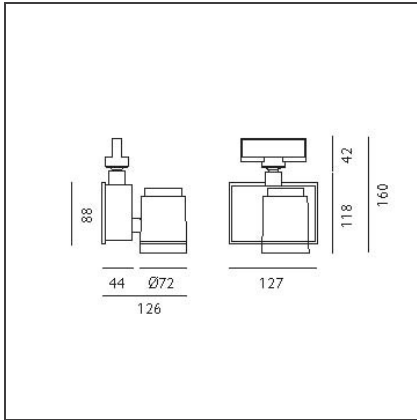

Picto 70 LED track horizontal - white 35° 3000K - Eutrac - Not dimmable

IP20   CE

DESIGN BY

Studio Artemide

DESCRIPTION

This range of professional projectors is distinguished by design, excellent performance and flexibility. Picto is a complete and versatile range, suitable for use in retail spaces, showrooms, museums or art galleries. Available in 3 sizes, installation options, designs, colours, optics and a wide range of accessories.

TECHNICAL DRAWINGS

FEATURES

Article Code:	AD04101	Material:	aluminum
Colour:	White	Series:	Indoor
Installation:	Projector, Track, Ceiling	Area contract:	Hospitality, Retail, Culture
Environment:	Indoor		

DIMENSIONS

Length:	cm 12.7	Glow Wire Test:	850
Height:	cm 16		
Weight:	kg 1.2		
Inclination:	-90+90		
Rotation:	cm 355		

INCLUDED SOURCES

Category:	LED	Color temperature (K):	3000 K
Number:	1	Color Tolerance:	MacAdam 2SDCM
Watt:	20 W	Service Life:	Life L70 (6K) 50000h
Type:	0		
Class:	A		

LUMINAIRE

Power Supply:	Power supply 220/240Vac 50/60Hz included	Delivered lumens output (lm):	1753lm
Watt:	20W	CCT:	3000K
		CRI:	90

ACCESSORIES

Accessory-holder
(nero) + projection
lens and framing
device
M083937