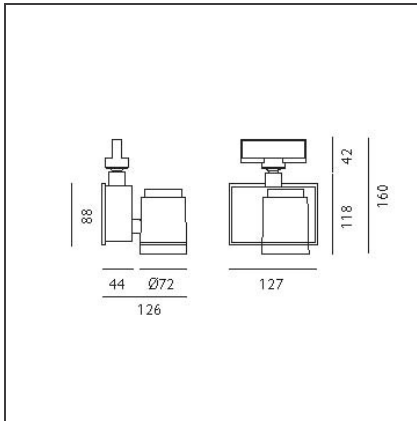

Picto 70 LED track horizontal - white 35° 3000K - Eutrac - Dali

IP20    Dimmerable: 

DESIGN BY

Studio Artemide

DESCRIPTION

This range of professional projectors is distinguished by design, excellent performance and flexibility. Picto is a complete and versatile range, suitable for use in retail spaces, showrooms, museums or art galleries. Available in 3 sizes, installation options, designs, colours, optics and a wide range of accessories.

TECHNICAL DRAWINGS

FEATURES

Article Code:	AD06101	Material:	aluminum
Colour:	White	Series:	Indoor
Installation:	Projector, Track, Ceiling	Area contract:	Hospitality, Retail, Culture
Environment:	Indoor		

DIMENSIONS

Length:	cm 12.7	Glow Wire Test:	850
Height:	cm 16		
Weight:	kg 1.2		
Inclination:	-90+90		
Rotation:	cm 355		

INCLUDED SOURCES

Category:	LED	Color temperature (K):	3000 K
Number:	1	Color Tolerance:	MacAdam 2SDCM
Watt:	20 W	Service Life:	Life L70 (6K) 50000h
Type:	0		
Class:	A		

LUMINAIRE

Power Supply:	Power supply 220/240Vac 50/60Hz included	Delivered lumens output (lm):	1753lm
		CCT:	3000K
		CRI:	90
Watt:	20W	Dimmable Typology:	Dali

ACCESSORIES

Accessory-holder
(nero) + projection
lens and framing
device
M083937