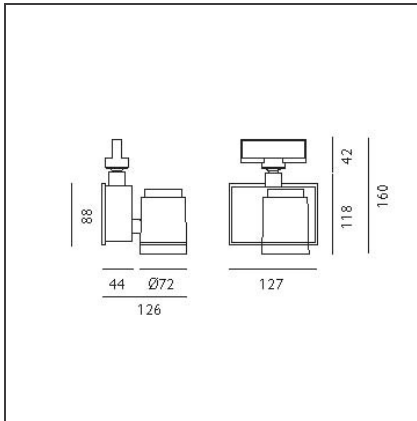

Picto 70 LED track horizontal - white 35° 3000K - Dali

IP20    Dimmerable: + 0 -

DESIGN BY

Studio Artemide

DESCRIPTION

This range of professional projectors is distinguished by design, excellent performance and flexibility. Picto is a complete and versatile range, suitable for use in retail spaces, showrooms, museums or art galleries. Available in 3 sizes, installation options, designs, colours, optics and a wide range of accessories.

TECHNICAL DRAWINGS

FEATURES

Article Code:	AD07101	Material:	aluminum
Colour:	White	Series:	Indoor
Installation:	Projector, Track, Ceiling	Area contract:	Hospitality, Retail, Culture
Environment:	Indoor		

DIMENSIONS

Length:	cm 12.7	Glow Wire Test:	850
Height:	cm 16		
Weight:	kg 1.2		
Inclination:	-90+90		
Rotation:	cm 355		

INCLUDED SOURCES

Category:	LED	Color temperature (K):	3000 K
Number:	1	Color Tolerance:	MacAdam 2SDCM
Watt:	20 W	Service Life:	Life L70 (6K) 50000h
Type:	0		
Class:	A		