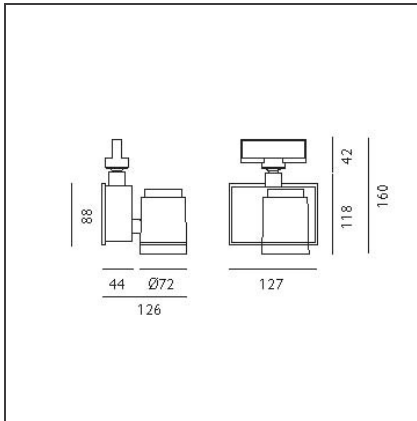

Picto 70 LED track horizontal - white 14° 4000K - Eutrac - Dali

IP20    Dimmerable: 

DESIGN BY

Studio Artemide

DESCRIPTION

This range of professional projectors is distinguished by design, excellent performance and flexibility. Picto is a complete and versatile range, suitable for use in retail spaces, showrooms, museums or art galleries. Available in 3 sizes, installation options, designs, colours, optics and a wide range of accessories.

TECHNICAL DRAWINGS

FEATURES

Article Code:	AD06801	Material:	aluminum
Colour:	White	Series:	Indoor
Installation:	Projector, Track, Ceiling	Area contract:	Hospitality, Retail, Culture
Environment:	Indoor		

DIMENSIONS

Length:	cm 12.7	Glow Wire Test:	850
Height:	cm 16		
Weight:	kg 1.2		
Inclination:	-90+90		
Rotation:	cm 355		

INCLUDED SOURCES

Category:	LED	Color temperature (K):	4000K
Number:	1	Color Tolerance:	MacAdam 2SDCM
Watt:	20W	Service Life:	Life L70 (6K) 50000h
Type:	0		
Class:	A		