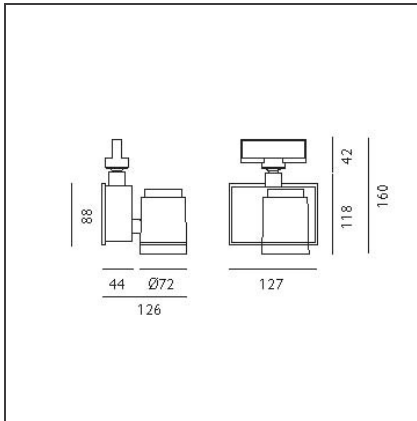

Picto 70 LED track horizontal - white 14° 4000K - Dali

IP20    Dimmerable: + 0 -

DESIGN BY

Studio Artemide

DESCRIPTION

This range of professional projectors is distinguished by design, excellent performance and flexibility. Picto is a complete and versatile range, suitable for use in retail spaces, showrooms, museums or art galleries. Available in 3 sizes, installation options, designs, colours, optics and a wide range of accessories.

TECHNICAL DRAWINGS

FEATURES

Article Code:	AD07801	Material:	aluminum
Colour:	White	Series:	Indoor
Installation:	Projector, Track, Ceiling	Area contract:	Hospitality, Retail, Culture
Environment:	Indoor		

DIMENSIONS

Length:	cm 12.7	Glow Wire Test:	850
Height:	cm 16		
Weight:	kg 1.2		
Inclination:	-90+90		
Rotation:	cm 355		

INCLUDED SOURCES

Category:	LED	Color temperature (K):	4000K
Number:	1	Color Tolerance:	MacAdam 2SDCM
Watt:	20W	Service Life:	Life L70 (6K) 50000h
Type:	0		
Class:	A		