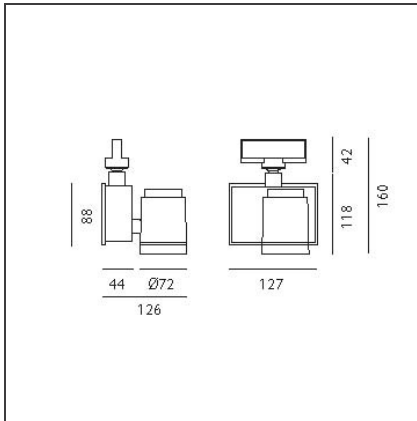

Picto 70 LED track horizontal - white 14° 3000K - Eutrac - Dali

IP20    Dimmerable: 

DESIGN BY

Studio Artemide

DESCRIPTION

This range of professional projectors is distinguished by design, excellent performance and flexibility. Picto is a complete and versatile range, suitable for use in retail spaces, showrooms, museums or art galleries. Available in 3 sizes, installation options, designs, colours, optics and a wide range of accessories.

TECHNICAL DRAWINGS

FEATURES

Article Code:	AD06701	Material:	aluminum
Colour:	White	Series:	Indoor
Installation:	Projector, Track, Ceiling	Area contract:	Hospitality, Retail, Culture
Environment:	Indoor		

DIMENSIONS

Length:	cm 12.7	Glow Wire Test:	850
Height:	cm 16		
Weight:	kg 1.2		
Inclination:	-90+90		
Rotation:	cm 355		

INCLUDED SOURCES

Category:	LED	Color temperature (K):	3000 K
Number:	1	Color Tolerance:	MacAdam 2SDCM
Watt:	20 W	Service Life:	Life L70 (6K) 50000h
Type:	0		
Class:	A		