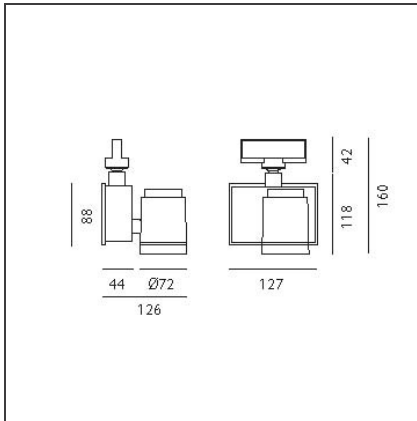

TECHNICAL DRAWINGS

FEATURES

Article Code:	AD07604	Material:	aluminum
Colour:	Black	Series:	Indoor
Installation:	Projector, Track, Ceiling	Area contract:	Hospitality, Retail, Culture
Environment:	Indoor		

DIMENSIONS

Length:	cm 12.7	Glow Wire Test:	850
Height:	cm 16		
Weight:	kg 1.2		
Inclination:	-90+90		
Rotation:	cm 355		

INCLUDED SOURCES

Category:	LED	Color temperature (K):	4000K
Number:	1	Color Tolerance:	MacAdam 2SDCM
Watt:	20W	Service Life:	Life L70 (6K) 50000h
Type:	0		
Class:	A		

LUMINAIRE

Power Supply:	Power supply 220/240Vac 50/60Hz included	Delivered lumens output (lm):	1877lm
		CCT:	4000K
Watt:	20W	Efficiency:	89%
		Efficacy:	93.85lm/W
		CRI:	90
		Dimmable Typology:	Dali