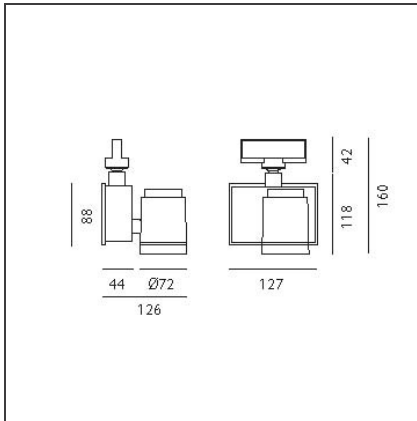

Picto 70 LED track horizontal - black 50° 3000K - Dali

IP20    Dimmerable: + 0 -

DESIGN BY

Studio Artemide

DESCRIPTION

This range of professional projectors is distinguished by design, excellent performance and flexibility. Picto is a complete and versatile range, suitable for use in retail spaces, showrooms, museums or art galleries. Available in 3 sizes, installation options, designs, colours, optics and a wide range of accessories.

TECHNICAL DRAWINGS

FEATURES

Article Code:	AD07304	Material:	aluminum
Colour:	Black	Series:	Indoor
Installation:	Projector, Track, Ceiling	Area contract:	Hospitality, Retail, Culture
Environment:	Indoor		

DIMENSIONS

Length:	cm 12.7	Glow Wire Test:	850
Height:	cm 16		
Weight:	kg 1.2		
Inclination:	-90+90		
Rotation:	cm 355		

INCLUDED SOURCES

Category:	LED	Color temperature (K):	3000 K
Number:	1	Color Tolerance:	MacAdam 2SDCM
Watt:	20 W	Service Life:	Life L70 (6K) 50000h
Type:	0		
Class:	A		