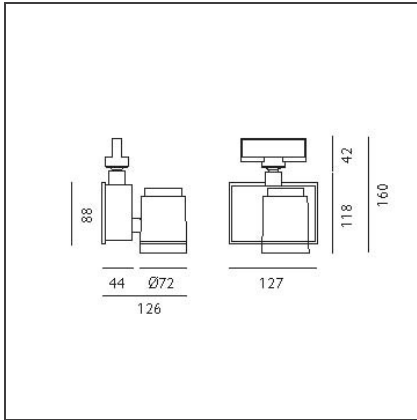

Picto 70 LED track horizontal - black 43° 4000K - Eutrac - Not dimmable

IP20   CE

DESIGN BY

Studio Artemide

DESCRIPTION

This range of professional projectors is distinguished by design, excellent performance and flexibility. Picto is a complete and versatile range, suitable for use in retail spaces, showrooms, museums or art galleries. Available in 3 sizes, installation options, designs, colours, optics and a wide range of accessories.

TECHNICAL DRAWINGS

FEATURES

Article Code:	AD04504	Material:	aluminum
Colour:	Black	Series:	Indoor
Installation:	Projector, Track, Ceiling	Area contract:	Hospitality, Retail, Culture
Environment:	Indoor		

DIMENSIONS

Length:	cm 12.7	Glow Wire Test:	850
Height:	cm 16		
Weight:	kg 1.2		
Inclination:	-90+90		
Rotation:	cm 355		

INCLUDED SOURCES

Category:	LED	Color temperature (K):	4000K
Number:	1	Color Tolerance:	MacAdam 2SDCM
Watt:	20W	Service Life:	Life L70 (6K) 50000h
Type:	0		
Class:	A		

LUMINAIRE

Power Supply:	Power supply 220/240Vac 50/60Hz included	Delivered lumens output (lm):	1834lm
Watt:	20W	CCT:	4000K
		CRI:	90

ACCESSORIES

Accessory-holder
(white) +
Adjustable dowser
(black)
M082817