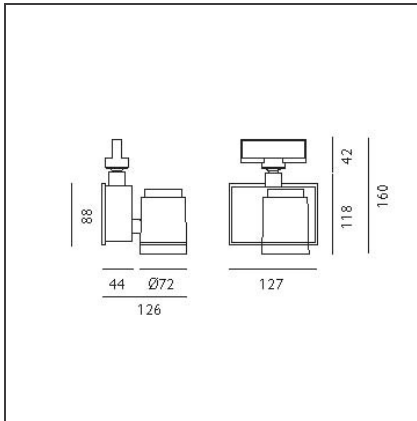

Picto 70 LED track horizontal - black 43° 4000K - Eutrac - Dali

IP20    Dimmerable: 

DESIGN BY

Studio Artemide

DESCRIPTION

This range of professional projectors is distinguished by design, excellent performance and flexibility. Picto is a complete and versatile range, suitable for use in retail spaces, showrooms, museums or art galleries. Available in 3 sizes, installation options, designs, colours, optics and a wide range of accessories.

TECHNICAL DRAWINGS

FEATURES

Article Code:	AD06504	Material:	aluminum
Colour:	Black	Series:	Indoor
Installation:	Projector, Track, Ceiling	Area contract:	Hospitality, Retail, Culture
Environment:	Indoor		

DIMENSIONS

Length:	cm 12.7	Glow Wire Test:	850
Height:	cm 16		
Weight:	kg 1.2		
Inclination:	-90+90		
Rotation:	cm 355		

INCLUDED SOURCES

Category:	LED	Color temperature (K):	4000K
Number:	1	Color Tolerance:	MacAdam 2SDCM
Watt:	20W	Service Life:	Life L70 (6K) 50000h
Type:	0		
Class:	A		

LUMINAIRE

Power Supply:	Power supply 220/240Vac 50/60Hz included	Delivered lumens output (lm):	1834lm
		CCT:	4000K
		CRI:	90
Watt:	20W	Dimmable Typology:	Dali

ACCESSORIES

Accessory-holder
(white) +
Adjustable dowser
(black)
M082817