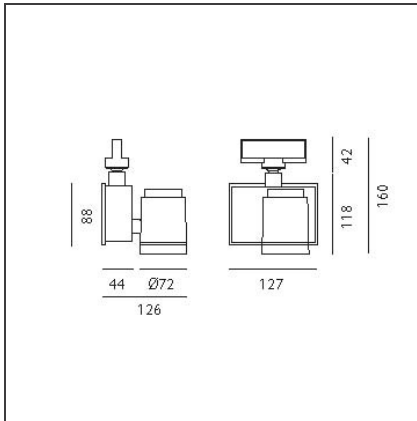

Picto 70 LED track horizontal - black 43° 3000K - Eutrac - Dali

IP20 Dimmerable:

DESIGN BY

Studio Artemide

DESCRIPTION

This range of professional projectors is distinguished by design, excellent performance and flexibility. Picto is a complete and versatile range, suitable for use in retail spaces, showrooms, museums or art galleries. Available in 3 sizes, installation options, designs, colours, optics and a wide range of accessories.

TECHNICAL DRAWINGS

FEATURES

Article Code:	AD06204	Material:	aluminum
Colour:	Black	Series:	Indoor
Installation:	Projector, Track, Ceiling	Area contract:	Hospitality, Retail, Culture
Environment:	Indoor		

DIMENSIONS

Length:	cm 12.7	Glow Wire Test:	850
Height:	cm 16		
Weight:	kg 1.2		
Inclination:	-90+90		
Rotation:	cm 355		

INCLUDED SOURCES

Category:	LED	Color temperature (K):	3000 K
Number:	1	Color Tolerance:	MacAdam 2SDCM
Watt:	20 W	Service Life:	Life L70 (6K) 50000h
Type:	0		
Class:	A		

LUMINAIRE

Power Supply:	Power supply 220/240Vac 50/60Hz included	Delivered lumens output (lm):	1780lm
		CCT:	3000K
		CRI:	90
Watt:	20W	Dimmable Typology:	Dali

ACCESSORIES

Accessory-holder
(white) +
Adjustable dowser
(black)
M082817