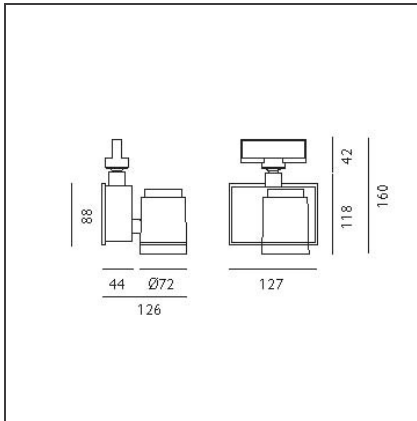

Picto 70 LED track horizontal - black 43° 3000K - Dali

IP20    Dimmerable: + 0 -

DESIGN BY

Studio Artemide

DESCRIPTION

This range of professional projectors is distinguished by design, excellent performance and flexibility. Picto is a complete and versatile range, suitable for use in retail spaces, showrooms, museums or art galleries. Available in 3 sizes, installation options, designs, colours, optics and a wide range of accessories.

TECHNICAL DRAWINGS

FEATURES

Article Code:	AD07204	Material:	aluminum
Colour:	Black	Series:	Indoor
Installation:	Projector, Track, Ceiling	Area contract:	Hospitality, Retail, Culture
Environment:	Indoor		

DIMENSIONS

Length:	cm 12.7	Glow Wire Test:	850
Height:	cm 16		
Weight:	kg 1.2		
Inclination:	-90+90		
Rotation:	cm 355		

INCLUDED SOURCES

Category:	LED	Color temperature (K):	3000 K
Number:	1	Color Tolerance:	MacAdam 2SDCM
Watt:	20 W	Service Life:	Life L70 (6K) 50000h
Type:	0		
Class:	A		