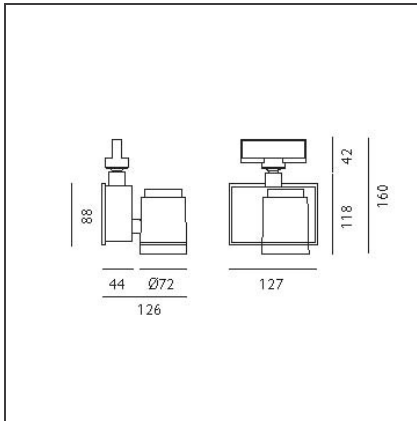

Picto 70 LED track horizontal - black 35° 4000K - Dali

IP20    Dimmerable: 

DESIGN BY

Studio Artemide

DESCRIPTION

This range of professional projectors is distinguished by design, excellent performance and flexibility. Picto is a complete and versatile range, suitable for use in retail spaces, showrooms, museums or art galleries. Available in 3 sizes, installation options, designs, colours, optics and a wide range of accessories.

TECHNICAL DRAWINGS

FEATURES

Article Code:	AD07404	Material:	aluminum
Colour:	Black	Series:	Indoor
Installation:	Projector, Track, Ceiling	Area contract:	Hospitality, Retail, Culture
Environment:	Indoor		

DIMENSIONS

Length:	cm 12.7	Glow Wire Test:	850
Height:	cm 16		
Weight:	kg 1.2		
Inclination:	-90+90		
Rotation:	cm 355		

INCLUDED SOURCES

Category:	LED	Color temperature (K):	4000K
Number:	1	Color Tolerance:	MacAdam 2SDCM
Watt:	20W	Service Life:	Life L70 (6K) 50000h
Type:	0		
Class:	A		