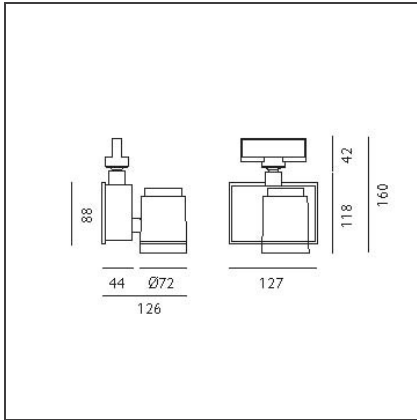

Picto 70 LED track horizontal - black 14° 4000K - Not dimmable

IP20   

DESIGN BY

Studio Artemide

DESCRIPTION

This range of professional projectors is distinguished by design, excellent performance and flexibility. Picto is a complete and versatile range, suitable for use in retail spaces, showrooms, museums or art galleries. Available in 3 sizes, installation options, designs, colours, optics and a wide range of accessories.

TECHNICAL DRAWINGS

FEATURES

Article Code:	AD05804	Material:	aluminum
Colour:	Black	Series:	Indoor
Installation:	Projector, Track, Ceiling	Area contract:	Hospitality, Retail, Culture
Environment:	Indoor		

DIMENSIONS

Length:	cm 12.7	Glow Wire Test:	850
Height:	cm 16		
Weight:	kg 1.2		
Inclination:	-90+90		
Rotation:	cm 355		

INCLUDED SOURCES

Category:	LED	Color temperature (K):	4000K
Number:	1	Color Tolerance:	MacAdam 2SDCM
Watt:	20W	Service Life:	Life L70 (6K) 50000h
Type:	0		
Class:	A		