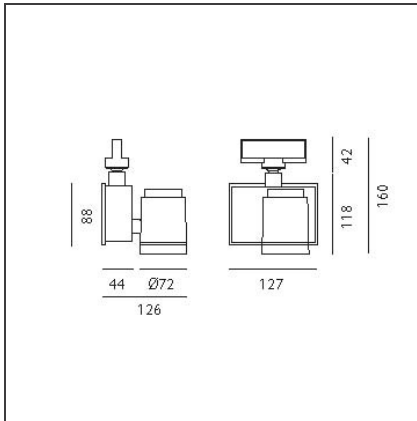

Picto 70 LED track horizontal - black 14° 3000K - Eutrac - Dali

IP20 Dimmerable:

DESIGN BY

Studio Artemide

DESCRIPTION

This range of professional projectors is distinguished by design, excellent performance and flexibility. Picto is a complete and versatile range, suitable for use in retail spaces, showrooms, museums or art galleries. Available in 3 sizes, installation options, designs, colours, optics and a wide range of accessories.

TECHNICAL DRAWINGS

FEATURES

Article Code:	AD06704	Material:	aluminum
Colour:	Black	Series:	Indoor
Installation:	Projector, Track, Ceiling	Area contract:	Hospitality, Retail, Culture
Environment:	Indoor		

DIMENSIONS

Length:	cm 12.7	Glow Wire Test:	850
Height:	cm 16		
Weight:	kg 1.2		
Inclination:	-90+90		
Rotation:	cm 355		

INCLUDED SOURCES

Category:	LED	Color temperature (K):	3000 K
Number:	1	Color Tolerance:	MacAdam 2SDCM
Watt:	20 W	Service Life:	Life L70 (6K) 50000h
Type:	0		
Class:	A		