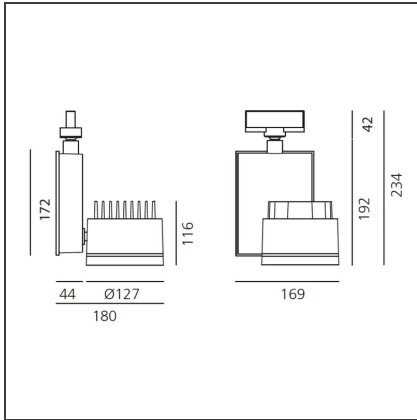

Picto 125 track Tunable White - White 37° - Eutrac - Dali 8

IP20  **TW**

DESIGN BY

Studio Artemide

DESCRIPTION

This range of professional projectors is distinguished by design, excellent performance and flexibility. Picto is a complete and versatile range, suitable for use in retail spaces, showrooms, museums or art galleries. Available in 3 sizes, installation options, designs, colours, optics and a wide range of accessories.

TECHNICAL DRAWINGS

FEATURES

Article Code:	AD42201	Material:	Aluminum
Colour:	white	Series:	Indoor
Installation:	Projector, Track		

DIMENSIONS

Length:	cm 18	Glow Wire Test:	850
Height:	cm 23.4		
Weight:	kg 2.6		
Inclination:	-90+90		
Rotation:	cm 355		