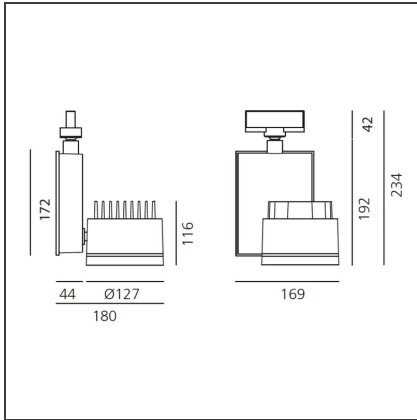

Picto 125 track Tunable White - White 37° - Dali 8

IP20   **TW**

DESIGN BY

Studio Artemide

DESCRIPTION

This range of professional projectors is distinguished by design, excellent performance and flexibility. Picto is a complete and versatile range, suitable for use in retail spaces, showrooms, museums or art galleries. Available in 3 sizes, installation options, designs, colours, optics and a wide range of accessories.

TECHNICAL DRAWINGS

FEATURES

Article Code:	AD43201	Material:	Aluminum
Colour:	white	Series:	Indoor
Installation:	Projector, Track		

DIMENSIONS

Length:	cm 18	Glow Wire Test:	850
Height:	cm 23.4		
Weight:	kg 2.6		
Inclination:	-90+90		
Rotation:	cm 355		