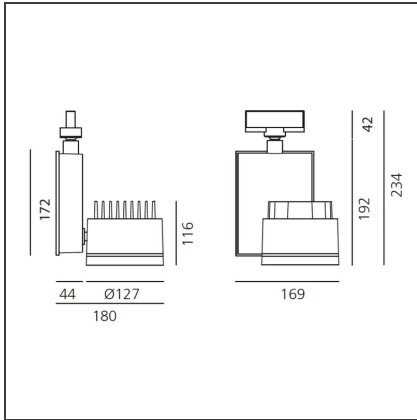

Picto 125 track Tunable White - White 18° - Eutrac - Dali 8

IP20   **TW**

DESIGN BY

Studio Artemide

DESCRIPTION

This range of professional projectors is distinguished by design, excellent performance and flexibility. Picto is a complete and versatile range, suitable for use in retail spaces, showrooms, museums or art galleries. Available in 3 sizes, installation options, designs, colours, optics and a wide range of accessories.

TECHNICAL DRAWINGS

FEATURES

Article Code:	AD42101	Material:	Aluminum
Colour:	white	Series:	Indoor
Installation:	Projector, Track		

DIMENSIONS

Length:	cm 18	Glow Wire Test:	850
Height:	cm 23.4		
Weight:	kg 2.6		
Inclination:	-90+90		
Rotation:	cm 355		