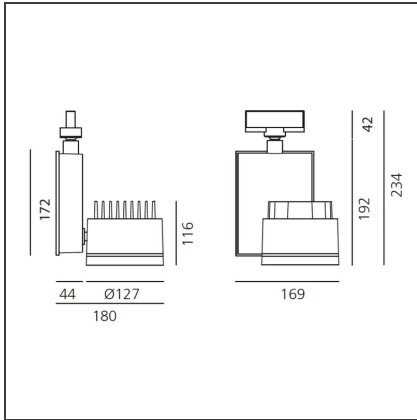

Picto 125 track Tunable White - White 18° - Dali 8

IP20   **TW**

DESIGN BY

Studio Artemide

DESCRIPTION

This range of professional projectors is distinguished by design, excellent performance and flexibility. Picto is a complete and versatile range, suitable for use in retail spaces, showrooms, museums or art galleries. Available in 3 sizes, installation options, designs, colours, optics and a wide range of accessories.

TECHNICAL DRAWINGS

FEATURES

Article Code:	AD43101	Material:	Aluminum
Colour:	white	Series:	Indoor
Installation:	Projector, Track		

DIMENSIONS

Length:	cm 18	Glow Wire Test:	850
Height:	cm 23.4		
Weight:	kg 2.6		
Inclination:	-90+90		
Rotation:	cm 355		