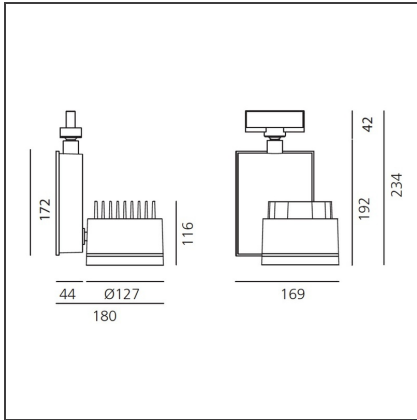

TECHNICAL DRAWINGS

FEATURES

Article Code:	AD41204	Material:	Aluminum
Colour:	black	Series:	Indoor
Installation:	Projector, Track		

DIMENSIONS

Length:	cm 18	Glow Wire Test:	850
Height:	cm 23.4		
Weight:	kg 2.6		
Inclination:	-90+90		
Rotation:	cm 355		

INCLUDED SOURCES

Category:	LED	Color Rendering:	N/s
Number:	1	Color temperature (K):	2900-5500
Watt:	30 W	CRI:	>91 (min.)
Delivered lumens output (lm):	2428 lm	Efficacy:	81 lm/W
Type:	1		

LUMINAIRE

Power Supply:	electronic power supply included	Delivered lumens output (lm):	1134lm
Watt:	35W	CCT:	5200K
		Efficiency:	56%
		Efficacy:	32.39lm/W
		CRI:	93

Notes

Manual adjustment with potentiometer