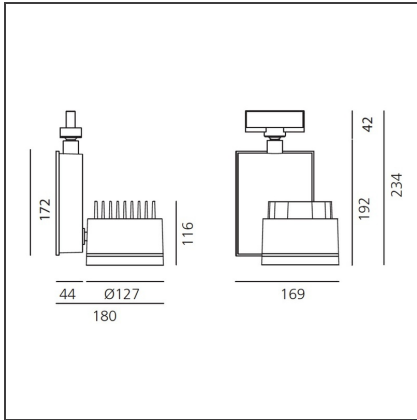

Picto 125 track Tunable White - Black 18° - Eutrac - Dali 8

IP20  TW

DESIGN BY

Studio Artemide

DESCRIPTION

This range of professional projectors is distinguished by design, excellent performance and flexibility. Picto is a complete and versatile range, suitable for use in retail spaces, showrooms, museums or art galleries. Available in 3 sizes, installation options, designs, colours, optics and a wide range of accessories.

TECHNICAL DRAWINGS

FEATURES

Article Code:	AD42104	Material:	Aluminum
Colour:	black	Series:	Indoor
Installation:	Projector, Track		

DIMENSIONS

Length:	cm 18	Glow Wire Test:	850
Height:	cm 23.4		
Weight:	kg 2.6		
Inclination:	-90+90		
Rotation:	cm 355		