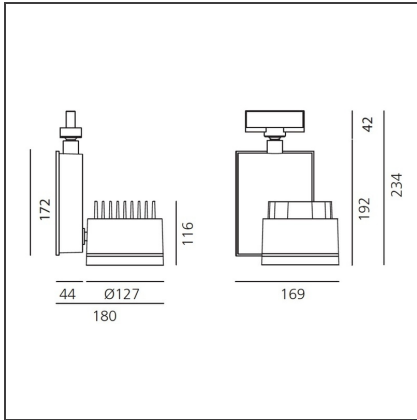

TECHNICAL DRAWINGS

FEATURES

Article Code:	AD21201	Material:	Aluminum
Colour:	White	Series:	Indoor
Installation:	Projector, Track, Ceiling	Area contract:	Hospitality, Retail, Culture
Environment:	Indoor		

DIMENSIONS

Length:	cm 18	Glow Wire Test:	850
Height:	cm 23.4		
Weight:	kg 2.6		
Inclination:	-90+90		
Rotation:	cm 355		
Depth:	cm 16.9		

INCLUDED SOURCES

Category:	LED	Color temperature (K):	3000K
Number:	1	Color Tolerance:	MacAdam 2SDCM
Watt:	68W	Service Life:	L70 (GK) 50000h
Type:	0		
Class:	A		

LUMINAIRE

Power Supply:	Power supply 220/240Vac 50/60Hz included	Delivered lumens output (lm):	5253lm
Watt:	68W	CCT:	3000K
		Efficiency:	71%
		Efficacy:	77.25lm/W
		CRI:	90

Notes