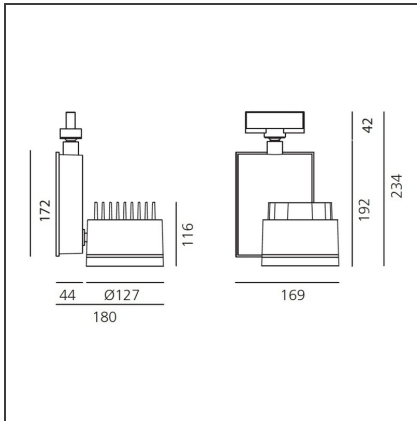

Picto 125 track High Flux - White 41° 3000k - Dali

IP20   Dimmerable: 

DESIGN BY

Studio Artemide

DESCRIPTION

This range of professional projectors is distinguished by design, excellent performance and flexibility. Picto is a complete and versatile range, suitable for use in retail spaces, showrooms, museums or art galleries. Available in 3 sizes, installation options, designs, colours, optics and a wide range of accessories.

TECHNICAL DRAWINGS

FEATURES

Article Code:	AD23201	Material:	Aluminum
Colour:	White	Series:	Indoor
Installation:	Projector, Track, Ceiling	Area contract:	Hospitality, Retail, Culture
Environment:	Indoor		

DIMENSIONS

Length:	cm 18	Glow Wire Test:	850
Height:	cm 23.4		
Weight:	kg 2.6		
Inclination:	-90+90		
Rotation:	cm 355		
Depth:	cm 16.9		

INCLUDED SOURCES

Category:	LED	Color temperature (K):	3000K
Number:	1	Color Tolerance:	MacAdam 2SDCM
Watt:	68W	Service Life:	L70 (6K) 50000h
Type:	0		
Class:	A		