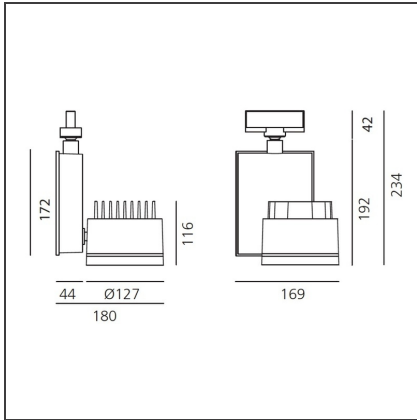

Picto 125 track High Flux - White 17° 4000K - Eutrac - undimmable

IP20  

DESIGN BY

Studio Artemide

DESCRIPTION

This range of professional projectors is distinguished by design, excellent performance and flexibility. Picto is a complete and versatile range, suitable for use in retail spaces, showrooms, museums or art galleries. Available in 3 sizes, installation options, designs, colours, optics and a wide range of accessories.

TECHNICAL DRAWINGS

FEATURES

Article Code:	AD20301	Material:	Aluminum
Colour:	White	Series:	Indoor
Installation:	Projector, Track, Ceiling	Area contract:	Hospitality, Retail, Culture
Environment:	Indoor		

DIMENSIONS

Length:	cm 18	Glow Wire Test:	850
Height:	cm 23.4		
Weight:	kg 2.6		
Inclination:	-90+90		
Rotation:	cm 355		
Depth:	cm 16.9		

INCLUDED SOURCES

Category:	LED	Color temperature (K):	4000K
Number:	1	Color Tolerance:	MacAdam 2SDCM
Watt:	68W	Service Life:	L70 (6K) 50000h
Type:	0		
Class:	A		

LUMINAIRE

Power Supply:	Power supply 220/240Vac 50/60Hz included	Delivered lumens output (lm):	5532lm
Watt:	68W	CCT:	4000K
		Efficiency:	73%
		Efficacy:	81 lm/W
		CRI:	90

ACCESSORIES

PICTO 125 -
Accessory-holder
(black) +
Chromatic filter
'Warmtone'.
M083637