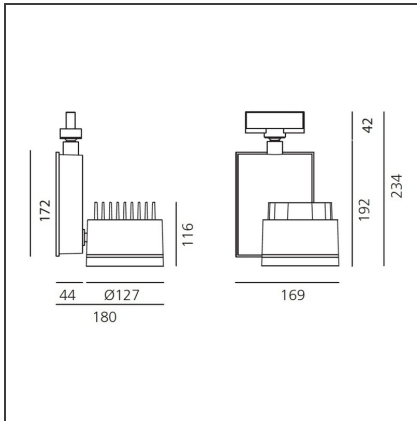

TECHNICAL DRAWINGS

FEATURES

Article Code:	AD23301	Material:	Aluminum
Colour:	White	Series:	Indoor
Installation:	Projector, Track, Ceiling	Area contract:	Hospitality, Retail, Culture
Environment:	Indoor		

DIMENSIONS

Length:	cm 18	Glow Wire Test:	850
Height:	cm 23.4		
Weight:	kg 2.6		
Inclination:	-90+90		
Rotation:	cm 355		
Depth:	cm 16.9		

INCLUDED SOURCES

Category:	LED	Color temperature (K):	4000K
Number:	1	Color Tolerance:	MacAdam 2SDCM
Watt:	68W	Service Life:	L70 (6K) 50000h
Type:	0		
Class:	A		

LUMINAIRE

Power Supply:	Power supply 220/240Vac 50/60Hz included	Delivered lumens output (lm):	5532lm
Watt:	68W	CCT:	4000K
		Efficiency:	73%
		Efficacy:	81.35lm/W
		CRI:	90
		Dimmable Typology:	Dali

Notes