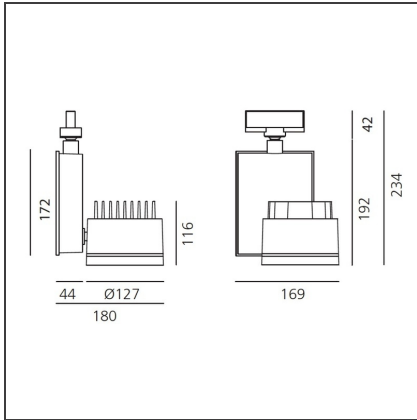

TECHNICAL DRAWINGS

FEATURES

Article Code:	AD21101	Material:	aluminum
Colour:	White	Series:	Indoor
Installation:	Projector, Track, Ceiling	Area contract:	Hospitality, Retail, Culture
Environment:	Indoor		

DIMENSIONS

Length:	cm 18	Glow Wire Test:	850
Height:	cm 23.4		
Weight:	kg 2.6		
Inclination:	-90+90		
Rotation:	cm 355		
Depth:	cm 16.9		

INCLUDED SOURCES

Category:	LED	Color temperature (K):	3000K
Number:	1	Color Tolerance:	MacAdam 2SDCM
Watt:	68W	Service Life:	L70 (GK) 50000h
Type:	0		
Class:	A		

LUMINAIRE

Power Supply:	Power supply 220/240Vac 50/60Hz included	Delivered lumens output (lm):	5371lm
Watt:	68W	CCT:	3000K
		Efficiency:	73%
		Efficacy:	78.98lm/W
		CRI:	90