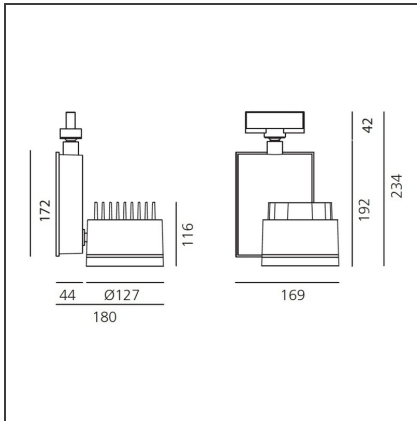

TECHNICAL DRAWINGS

FEATURES

Article Code:	AD22101	Material:	Aluminum
Colour:	White	Series:	Indoor
Installation:	Projector, Track, Ceiling	Area contract:	Hospitality, Retail, Culture
Environment:	Indoor		

DIMENSIONS

Length:	cm 18	Glow Wire Test:	850
Height:	cm 23.4		
Weight:	kg 2.6		
Inclination:	-90+90		
Rotation:	cm 355		
Depth:	cm 16.9		

INCLUDED SOURCES

Category:	LED	Color temperature (K):	3000K
Number:	1	Color Tolerance:	MacAdam 2SDCM
Watt:	68W	Service Life:	L70 (6K) 50000h
Type:	0		
Class:	A		

LUMINAIRE

Power Supply:	Power supply 220/240Vac 50/60Hz included	Delivered lumens output (lm):	5371lm
Watt:	68W	CCT:	3000K
		Efficiency:	73%
		Efficacy:	79 lm/W
		CRI:	90
		Dimmable Typology:	Dali