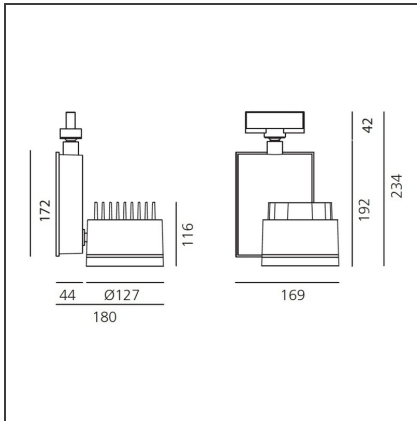

Picto 125 track High Flux - White 17° 3000k - Dali

IP20   Dimmerable: 

DESIGN BY

Studio Artemide

DESCRIPTION

This range of professional projectors is distinguished by design, excellent performance and flexibility. Picto is a complete and versatile range, suitable for use in retail spaces, showrooms, museums or art galleries. Available in 3 sizes, installation options, designs, colours, optics and a wide range of accessories.

TECHNICAL DRAWINGS

FEATURES

Article Code:	AD23101	Material:	Aluminum
Colour:	White	Series:	Indoor
Installation:	Projector, Track, Ceiling	Area contract:	Hospitality, Retail, Culture
Environment:	Indoor		

DIMENSIONS

Length:	cm 18	Glow Wire Test:	850
Height:	cm 23.4		
Weight:	kg 2.6		
Inclination:	-90+90		
Rotation:	cm 355		
Depth:	cm 16.9		

INCLUDED SOURCES

Category:	LED	Color temperature (K):	3000K
Number:	1	Color Tolerance:	MacAdam 2SDCM
Watt:	68W	Service Life:	L70 (6K) 50000h
Type:	0		
Class:	A		