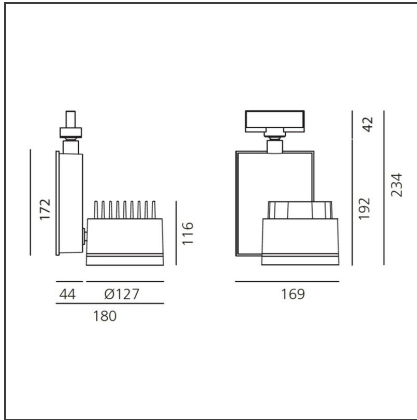

TECHNICAL DRAWINGS

FEATURES

Article Code:	AD21404	Material:	Aluminum
Colour:	Black	Series:	Indoor
Installation:	Projector, Track, Ceiling	Area contract:	Hospitality, Retail, Culture
Environment:	Indoor		

DIMENSIONS

Length:	cm 18	Glow Wire Test:	850
Height:	cm 23.4		
Weight:	kg 2.6		
Inclination:	-90+90		
Rotation:	cm 355		
Depth:	cm 16.9		

INCLUDED SOURCES

Category:	LED	Color temperature (K):	4000K
Number:	1	Color Tolerance:	MacAdam 2SDCM
Watt:	68W	Service Life:	L70 (GK) 50000h
Type:	0		
Class:	A		

LUMINAIRE

Power Supply:	Power supply 220/240Vac 50/60Hz included	Delivered lumens output (lm):	5411lm
Watt:	68W	CCT:	4000K
		Efficiency:	71%
		Efficacy:	79.57lm/W
		CRI:	90