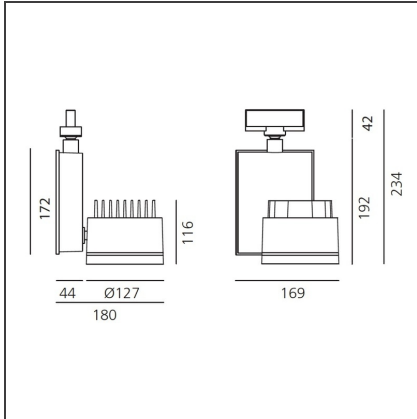

TECHNICAL DRAWINGS

FEATURES

Article Code:	AD23404	Material:	Aluminum
Colour:	Black	Series:	Indoor
Installation:	Projector, Track, Ceiling	Area contract:	Hospitality, Retail, Culture
Environment:	Indoor		

DIMENSIONS

Length:	cm 18	Glow Wire Test:	850
Height:	cm 23.4		
Weight:	kg 2.6		
Inclination:	-90+90		
Rotation:	cm 355		
Depth:	cm 16.9		

INCLUDED SOURCES

Category:	LED	Color temperature (K):	4000K
Number:	1	Color Tolerance:	MacAdam 2SDCM
Watt:	68W	Service Life:	L70 (6K) 50000h
Type:	0		
Class:	A		

LUMINAIRE

Power Supply:	Power supply 220/240Vac 50/60Hz included	Delivered lumens output (lm):	5411lm
		CCT:	4000K
		Efficiency:	71%
Watt:	68W	Efficacy:	79.57lm/W
		CRI:	90
		Dimmable Typology:	Dali