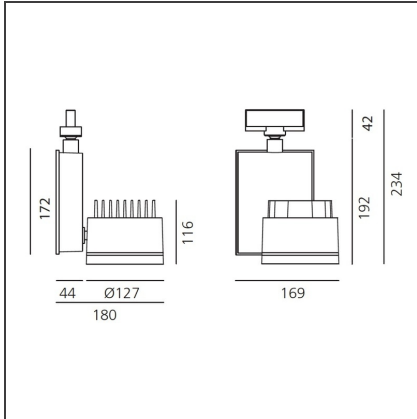

TECHNICAL DRAWINGS

FEATURES

Article Code:	AD23204	Material:	Aluminum
Colour:	Black	Series:	Indoor
Installation:	Projector, Track, Ceiling	Area contract:	Hospitality, Retail, Culture
Environment:	Indoor		

DIMENSIONS

Length:	cm 18	Glow Wire Test:	850
Height:	cm 23.4		
Weight:	kg 2.6		
Inclination:	-90+90		
Rotation:	cm 355		
Depth:	cm 16.9		

INCLUDED SOURCES

Category:	LED	Color temperature (K):	3000K
Number:	1	Color Tolerance:	MacAdam 2SDCM
Watt:	68W	Service Life:	L70 (6K) 50000h
Type:	0		
Class:	A		

LUMINAIRE

Power Supply:	Power supply 220/240Vac 50/60Hz included	Delivered lumens output (lm):	5253lm
Watt:	68W	CCT:	3000K
		Efficiency:	71%
		Efficacy:	77.25lm/W
		CRI:	90
		Dimmable Typology:	Dali