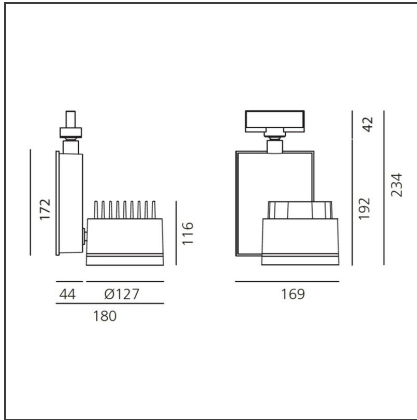

TECHNICAL DRAWINGS

FEATURES

Article Code:	AD21304	Material:	Aluminum
Colour:	Black	Series:	Indoor
Installation:	Projector, Track, Ceiling	Area contract:	Hospitality, Retail, Culture
Environment:	Indoor		

DIMENSIONS

Length:	cm 18	Glow Wire Test:	850
Height:	cm 23.4		
Weight:	kg 2.6		
Inclination:	-90+90		
Rotation:	cm 355		
Depth:	cm 16.9		

INCLUDED SOURCES

Category:	LED	Color temperature (K):	4000K
Number:	1	Color Tolerance:	MacAdam 2SDCM
Watt:	68W	Service Life:	L70 (GK) 50000h
Type:	0		
Class:	A		

LUMINAIRE

Power Supply:	Power supply 220/240Vac 50/60Hz included	Delivered lumens output (lm):	5532lm
Watt:	68W	CCT:	4000K
		Efficiency:	73%
		Efficacy:	81.35lm/W
		CRI:	90

Notes