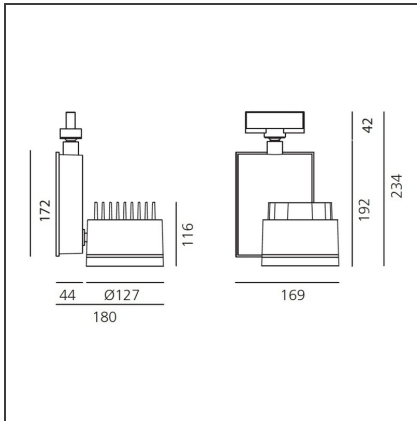

TECHNICAL DRAWINGS

FEATURES

Article Code:	AD23304	Material:	Aluminum
Colour:	Black	Series:	Indoor
Installation:	Projector, Track, Ceiling	Area contract:	Hospitality, Retail, Culture
Environment:	Indoor		

DIMENSIONS

Length:	cm 18	Glow Wire Test:	850
Height:	cm 23.4		
Weight:	kg 2.6		
Inclination:	-90+90		
Rotation:	cm 355		
Depth:	cm 16.9		

INCLUDED SOURCES

Category:	LED	Color temperature (K):	4000K
Number:	1	Color Tolerance:	MacAdam 2SDCM
Watt:	68W	Service Life:	L70 (6K) 50000h
Type:	0		
Class:	A		

LUMINAIRE

Power Supply:	Power supply 220/240Vac 50/60Hz included	Delivered lumens output (lm):	5532lm
Watt:	68W	CCT:	4000K
		Efficiency:	73%
		Efficacy:	81.35lm/W
		CRI:	90
		Dimmable Typology:	Dali

Notes