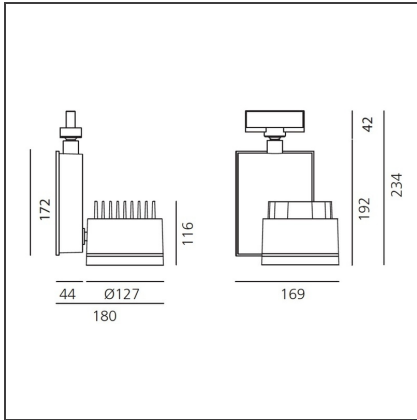

TECHNICAL DRAWINGS

FEATURES

Article Code:	AD21104	Material:	Aluminum
Colour:	Black	Series:	Indoor
Installation:	Projector, Track, Ceiling	Area contract:	Hospitality, Retail, Culture
Environment:	Indoor		

DIMENSIONS

Length:	cm 18	Glow Wire Test:	850
Height:	cm 23.4		
Weight:	kg 2.6		
Inclination:	-90+90		
Rotation:	cm 355		
Depth:	cm 16.9		

INCLUDED SOURCES

Category:	LED	Color temperature (K):	3000K
Number:	1	Color Tolerance:	MacAdam 2SDCM
Watt:	68W	Service Life:	L70 (GK) 50000h
Type:	0		
Class:	A		

LUMINAIRE

Power Supply:	Power supply 220/240Vac 50/60Hz included	Delivered lumens output (lm):	5371lm
Watt:	68W	CCT:	3000K
		Efficiency:	73%
		Efficacy:	78.98lm/W
		CRI:	90

Notes