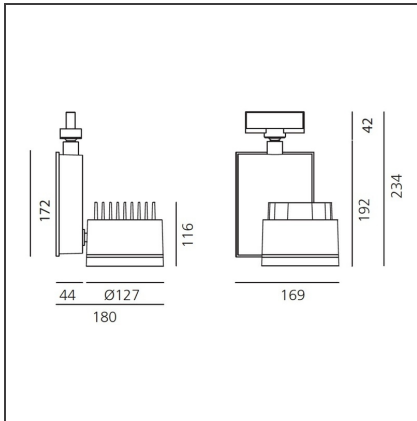

TECHNICAL DRAWINGS

FEATURES

Article Code:	AD22104	Material:	Aluminum
Colour:	Black	Series:	Indoor
Installation:	Projector, Track, Ceiling	Area contract:	Hospitality, Retail, Culture
Environment:	Indoor		

DIMENSIONS

Length:	cm 18	Glow Wire Test:	850
Height:	cm 23.4		
Weight:	kg 2.6		
Inclination:	-90+90		
Rotation:	cm 355		
Depth:	cm 16.9		

INCLUDED SOURCES

Category:	LED	Color temperature (K):	3000K
Number:	1	Color Tolerance:	MacAdam 2SDCM
Watt:	68W	Service Life:	L70 (6K) 50000h
Type:	0		
Class:	A		

LUMINAIRE

Power Supply:	Power supply 220/240Vac 50/60Hz included	Delivered lumens output (lm):	5371lm
		CCT:	3000K
		Efficiency:	73%
Watt:	68W	Efficacy:	79 lm/W
		CRI:	90
		Dimmable Typology:	Dali