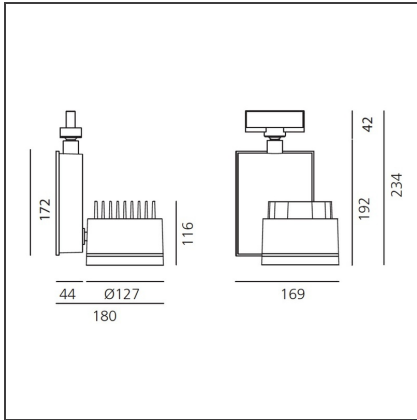

Picto 125 track 4000K 41° undimmable - White

IP20  

DESIGN BY

Studio Artemide

DESCRIPTION

This range of professional projectors is distinguished by design, excellent performance and flexibility. Picto is a complete and versatile range, suitable for use in retail spaces, showrooms, museums or art galleries. Available in 3 sizes, installation options, designs, colours, optics and a wide range of accessories.

TECHNICAL DRAWINGS

FEATURES

Article Code:	AD31401	Material:	Aluminum
Colour:	White	Series:	Indoor
Installation:	Projector, Track, Recessed	Area contract:	Hospitality, Retail, Culture
Environment:	Indoor		

DIMENSIONS

Length:	cm 18	Glow Wire Test:	850
Height:	cm 23.4		
Weight:	kg 2.6		
Inclination:	-90+90		
Rotation:	cm 355		
Depth:	cm 16.9		

INCLUDED SOURCES

Category:	LED	Color temperature (K):	4000K
Number:	1	Color Tolerance:	MacAdam 2SDCM
Watt:	46W	Service Life:	L70 (6K) 50000h
Type:	0		
Class:	A		

LUMINAIRE

Watt:	46W	Delivered lumens output (lm):	4095lm
		CCT:	4000K
		Efficiency:	77%
		Efficacy:	89.03lm/W
		CRI:	90

ACCESSORIES

PICTO 125 -
Accessory-holder
(black) +
Chromatic filter
'Warmtone'.
M083637