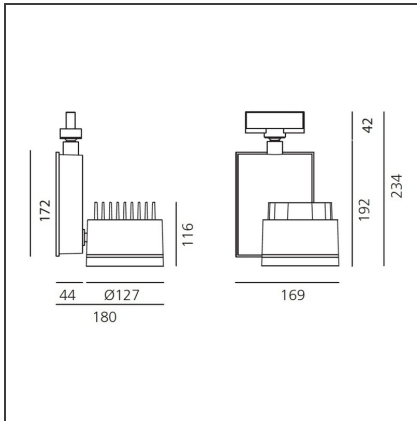

Picto 125 track 4000K 41° DALI - White

IP20 Dimmerable:

DESIGN BY

Studio Artemide

DESCRIPTION

This range of professional projectors is distinguished by design, excellent performance and flexibility. Picto is a complete and versatile range, suitable for use in retail spaces, showrooms, museums or art galleries. Available in 3 sizes, installation options, designs, colours, optics and a wide range of accessories.

TECHNICAL DRAWINGS

FEATURES

Article Code:	AD33401	Material:	Aluminum
Colour:	White	Series:	Indoor
Installation:	Projector, Track, Recessed	Area contract:	Hospitality, Retail, Culture
Environment:	Indoor		

DIMENSIONS

Length:	cm 18	Glow Wire Test:	850
Height:	cm 23.4		
Weight:	kg 2.6		
Inclination:	-90+90		
Rotation:	cm 355		
Depth:	cm 16.9		

INCLUDED SOURCES

Category:	LED	Color temperature (K):	4000K
Number:	1	Color Tolerance:	MacAdam 2SDCM
Watt:	46W	Service Life:	L70 (6K) 50000h
Type:	0		
Class:	A		

LUMINAIRE

Watt:	46W	Delivered lumens output (lm):	4095lm
		CCT:	4000K
		Efficiency:	77%
		Efficacy:	89.03lm/W
		CRI:	90
		Dimmable Typology:	Dali

ACCESSORIES

PICTO 125 -
Accessory-holder
(black) +
Chromatic filter
'Warmtone'.
M083637