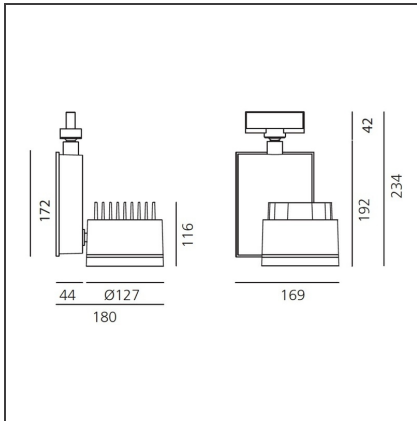

Picto 125 track 4000K 41° DALI - Eutrac - White

IP20 Dimmerable:

DESIGN BY

Studio Artemide

DESCRIPTION

This range of professional projectors is distinguished by design, excellent performance and flexibility. Picto is a complete and versatile range, suitable for use in retail spaces, showrooms, museums or art galleries. Available in 3 sizes, installation options, designs, colours, optics and a wide range of accessories.

TECHNICAL DRAWINGS

FEATURES

Article Code:	AD32401	Material:	Aluminum
Colour:	White	Series:	Indoor
Installation:	Projector, Track, Recessed	Area contract:	Hospitality, Retail, Culture
Environment:	Indoor		

DIMENSIONS

Length:	cm 18	Glow Wire Test:	850
Height:	cm 23.4		
Weight:	kg 2.6		
Inclination:	-90+90		
Rotation:	cm 355		
Depth:	cm 16.9		

INCLUDED SOURCES

Category:	LED	Color temperature (K):	4000K
Number:	1	Color Tolerance:	MacAdam 2SDCM
Watt:	46W	Service Life:	L70 (6K) 50000h
Type:	0		
Class:	A		

LUMINAIRE

Watt:	46W	Delivered lumens output (lm):	4095lm
		CCT:	4000K
		Efficiency:	77%
		Efficacy:	89.03lm/W
		CRI:	90
		Dimmable Typology:	Dali

ACCESSORIES

PICTO 125 -
Accessory-holder
(black) +
Chromatic filter
'Warmtone'.
M083637