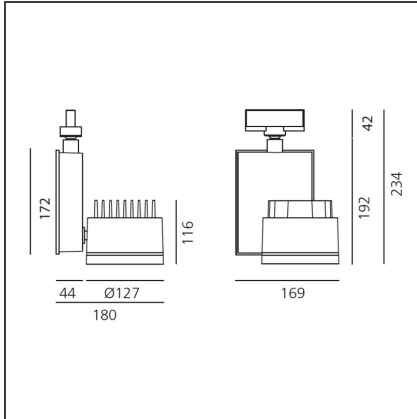

TECHNICAL DRAWINGS

FEATURES

Article Code:	AD33404	Material:	Aluminum
Colour:	Black	Series:	Indoor
Installation:	Projector, Track, Recessed	Area contract:	Hospitality, Retail, Culture
Environment:	Indoor		

DIMENSIONS

Length:	cm 18	Glow Wire Test:	850
Height:	cm 23.4		
Weight:	kg 2.6		
Inclination:	-90+90		
Rotation:	cm 355		
Depth:	cm 16.9		

INCLUDED SOURCES

Category:	LED	Color temperature (K):	4000K
Number:	1	Color Tolerance:	MacAdam 2SDCM
Watt:	46W	Service Life:	L70 (6K) 50000h
Type:	0		
Class:	A		

LUMINAIRE

Watt:	46W	Delivered lumens output (lm):	4095lm
		CCT:	4000K
		Efficiency:	77%
		Efficacy:	89.03lm/W
		CRI:	90
		Dimmable Typology:	Dali