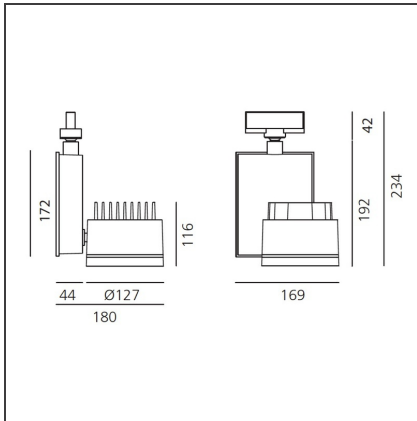

TECHNICAL DRAWINGS

FEATURES

Article Code:	AD33301	Material:	Aluminum
Colour:	White	Series:	Indoor
Installation:	Projector, Track, Recessed	Area contract:	Hospitality, Retail, Culture
Environment:	Indoor		

DIMENSIONS

Length:	cm 18	Glow Wire Test:	850
Height:	cm 23.4		
Weight:	kg 2.6		
Inclination:	-90+90		
Rotation:	cm 355		
Depth:	cm 16.9		

INCLUDED SOURCES

Category:	LED	Color temperature (K):	4000K
Number:	1	Color Tolerance:	MacAdam 2SDCM
Watt:	46W	Service Life:	L70 (6K) 50000h
Type:	0		
Class:	A		

LUMINAIRE

Watt:	46W	Delivered lumens output (lm):	4091lm
		CCT:	4000K
		Efficiency:	77%
		Efficacy:	88.94lm/W
		CRI:	90
		Dimmable Typology:	Dali