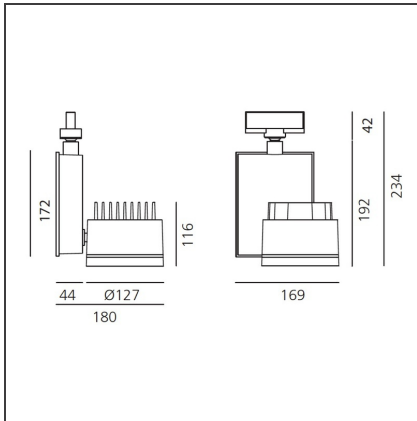

TECHNICAL DRAWINGS

FEATURES

Article Code:	AD32301	Material:	Aluminum
Colour:	White	Series:	Indoor
Installation:	Projector, Track, Recessed	Area contract:	Hospitality, Retail, Culture
Environment:	Indoor		

DIMENSIONS

Length:	cm 18	Glow Wire Test:	850
Height:	cm 23.4		
Weight:	kg 2.6		
Inclination:	-90+90		
Rotation:	cm 355		
Depth:	cm 16.9		

INCLUDED SOURCES

Category:	LED	Color temperature (K):	4000K
Number:	1	Color Tolerance:	MacAdam 2SDCM
Watt:	46W	Service Life:	L70 (6K) 50000h
Type:	0		
Class:	A		

LUMINAIRE

Watt:	46W	Delivered lumens output (lm):	4091lm
		CCT:	4000K
		Efficiency:	77%
		Efficacy:	88.94lm/W
		CRI:	90
		Dimmable Typology:	Dali

ACCESSORIES

PICTO 125 -
Accessory-holder
(black) +
Chromatic filter
'Warmtone'.
M083637