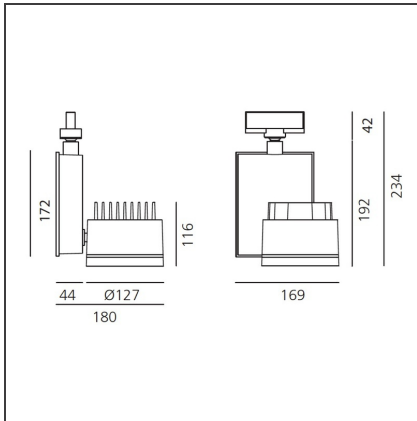

TECHNICAL DRAWINGS

FEATURES

Article Code:	AD33304	Material:	Aluminum
Colour:	Black	Series:	Indoor
Installation:	Projector, Track, Recessed	Area contract:	Hospitality, Retail, Culture
Environment:	Indoor		

DIMENSIONS

Length:	cm 18	Glow Wire Test:	850
Height:	cm 23.4		
Weight:	kg 2.6		
Inclination:	-90+90		
Rotation:	cm 355		
Depth:	cm 16.9		

INCLUDED SOURCES

Category:	LED	Color temperature (K):	4000K
Number:	1	Color Tolerance:	MacAdam 2SDCM
Watt:	46W	Service Life:	L70 (6K) 50000h
Type:	0		
Class:	A		

LUMINAIRE

Watt:	46W	Delivered lumens output (lm):	4091lm
		CCT:	4000K
		Efficiency:	77%
		Efficacy:	88.94lm/W
		CRI:	90
		Dimmable Typology:	Dali