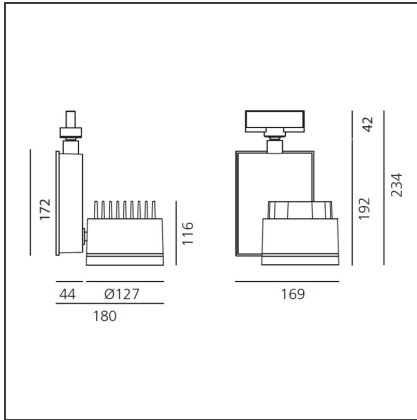

TECHNICAL DRAWINGS

FEATURES

Article Code:	AD31201	Material:	Aluminum
Colour:	White	Series:	Indoor
Installation:	Projector, Track, Recessed	Area contract:	Hospitality, Retail, Culture
Environment:	Indoor		

DIMENSIONS

Length:	cm 18	Glow Wire Test:	850
Height:	cm 23.4		
Weight:	kg 2.6		
Inclination:	-90+90		
Rotation:	cm 355		
Depth:	cm 16.9		

INCLUDED SOURCES

Category:	LED	Color temperature (K):	3000K
Number:	1	Color Tolerance:	MacAdam 2SDCM
Watt:	46W	Service Life:	L70 (6K) 50000h
Type:	0		
Class:	A		

LUMINAIRE

Watt:	46W	Delivered lumens output (lm):	3976lm
		CCT:	3000K
		Efficiency:	77%
		Efficacy:	86.44lm/W
		CRI:	90

ACCESSORIES

PICTO 125 -
Accessory-holder
(black) +
Chromatic filter
'Warmtone'.
M083637