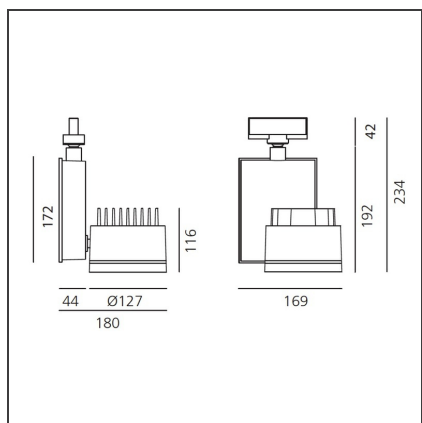

TECHNICAL DRAWINGS

FEATURES

Article Code:	AD30201	Material:	Aluminum
Colour:	White	Series:	Indoor
Installation:	Projector, Track, Recessed	Area contract:	Hospitality, Retail, Culture
Environment:	Indoor		

DIMENSIONS

Length:	cm 18	Glow Wire Test:	850
Height:	cm 23.4		
Weight:	kg 2.6		
Inclination:	-90+90		
Rotation:	cm 355		
Depth:	cm 16.9		

INCLUDED SOURCES

Category:	LED	Color temperature (K):	3000K
Number:	1	Color Tolerance:	MacAdam 2SDCM
Watt:	46W	Service Life:	L70 (6K) 50000h
Type:	0		
Class:	A		

LUMINAIRE

Watt:	46W	Delivered lumens output (lm):	3976lm
		CCT:	3000K
		Efficiency:	77%
		Efficacy:	86.44lm/W
		CRI:	90

ACCESSORIES

PICTO 125 -
Accessory-holder
(black) +
Chromatic filter
'Warmtone'.
M083637