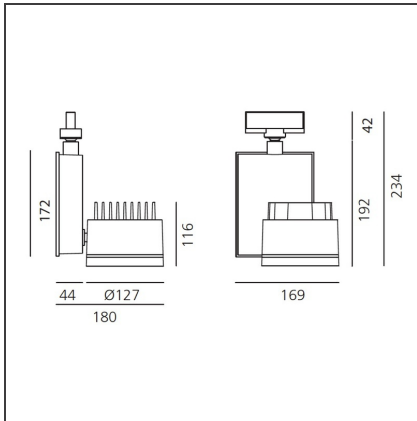

TECHNICAL DRAWINGS

FEATURES

Article Code:	AD33201	Material:	Aluminum
Colour:	White	Series:	Indoor
Installation:	Projector, Track, Recessed	Area contract:	Hospitality, Retail, Culture
Environment:	Indoor		

DIMENSIONS

Length:	cm 18	Glow Wire Test:	850
Height:	cm 23.4		
Weight:	kg 2.6		
Inclination:	-90+90		
Rotation:	cm 355		
Depth:	cm 16.9		

INCLUDED SOURCES

Category:	LED	Color temperature (K):	3000K
Number:	1	Color Tolerance:	MacAdam 2SDCM
Watt:	46W	Service Life:	L70 (6K) 50000h
Type:	0		
Class:	A		

LUMINAIRE

Watt:	46W	Delivered lumens output (lm):	3976lm
		CCT:	3000K
		Efficiency:	77%
		Efficacy:	86.44lm/W
		CRI:	90
		Dimmable Typology:	Dali

ACCESSORIES

PICTO 125 -
Accessory-holder
(black) +
Chromatic filter
'Warmtone'.
M083637