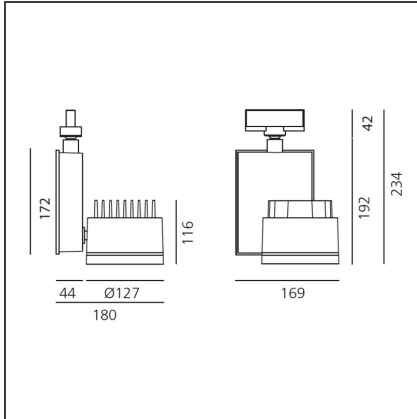

TECHNICAL DRAWINGS

FEATURES

Article Code:	AD32201	Material:	Aluminum
Colour:	White	Series:	Indoor
Installation:	Projector, Track, Recessed	Area contract:	Hospitality, Retail, Culture
Environment:	Indoor		

DIMENSIONS

Length:	cm 18	Glow Wire Test:	850
Height:	cm 23.4		
Weight:	kg 2.6		
Inclination:	-90+90		
Rotation:	cm 355		
Depth:	cm 16.9		

INCLUDED SOURCES

Category:	LED	Color temperature (K):	3000K
Number:	1	Color Tolerance:	MacAdam 2SDCM
Watt:	46W	Service Life:	L70 (6K) 50000h
Type:	0		
Class:	A		

LUMINAIRE

Watt:	46W	Delivered lumens output (lm):	3976lm
		CCT:	3000K
		Efficiency:	77%
		Efficacy:	86.44lm/W
		CRI:	90
		Dimmable Typology:	Dali

ACCESSORIES

PICTO 125 -
Accessory-holder
(black) +
Chromatic filter
'Warmtone'.
M083637