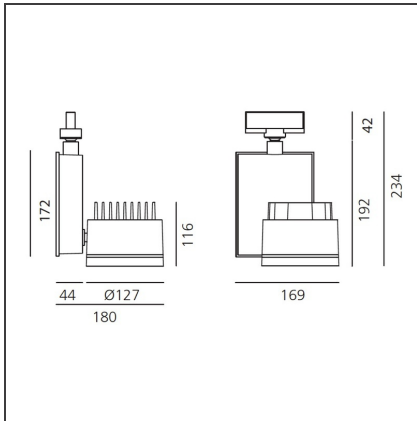

TECHNICAL DRAWINGS

FEATURES

Article Code:	AD32204	Material:	Aluminum
Colour:	Black	Series:	Indoor
Installation:	Projector, Track, Recessed	Area contract:	Hospitality, Retail, Culture
Environment:	Indoor		

DIMENSIONS

Length:	cm 18	Glow Wire Test:	850
Height:	cm 23.4		
Weight:	kg 2.6		
Inclination:	-90+90		
Rotation:	cm 355		
Depth:	cm 16.9		

INCLUDED SOURCES

Category:	LED	Color temperature (K):	3000K
Number:	1	Color Tolerance:	MacAdam 2SDCM
Watt:	46W	Service Life:	L70 (6K) 50000h
Type:	0		
Class:	A		

LUMINAIRE

Watt:	46W	Delivered lumens output (lm):	3976lm
		CCT:	3000K
		Efficiency:	77%
		Efficacy:	86.44lm/W
		CRI:	90
		Dimmable Typology:	Dali